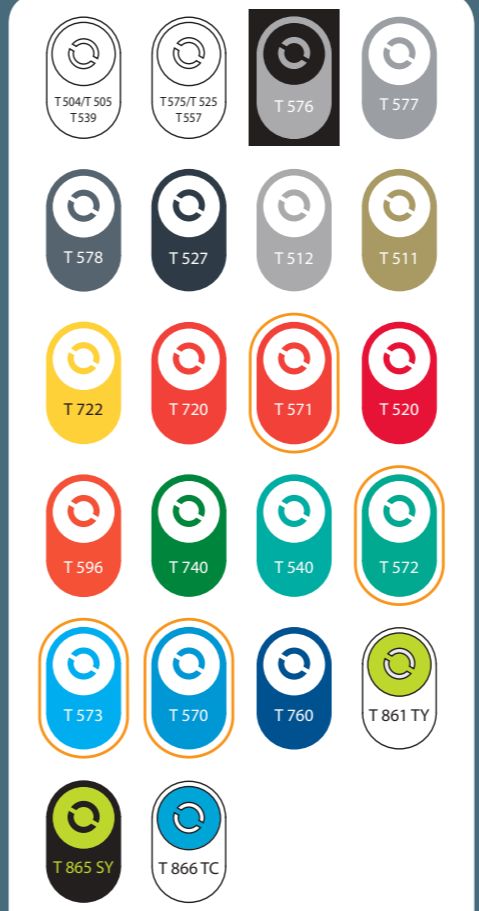

Resin

N Near-edge

Compact Standard dimensions 55, 60, 90, 110 mm x 300 m csi / cso 1" 55, 84, 110 mm x 600 m csi / cso 1"